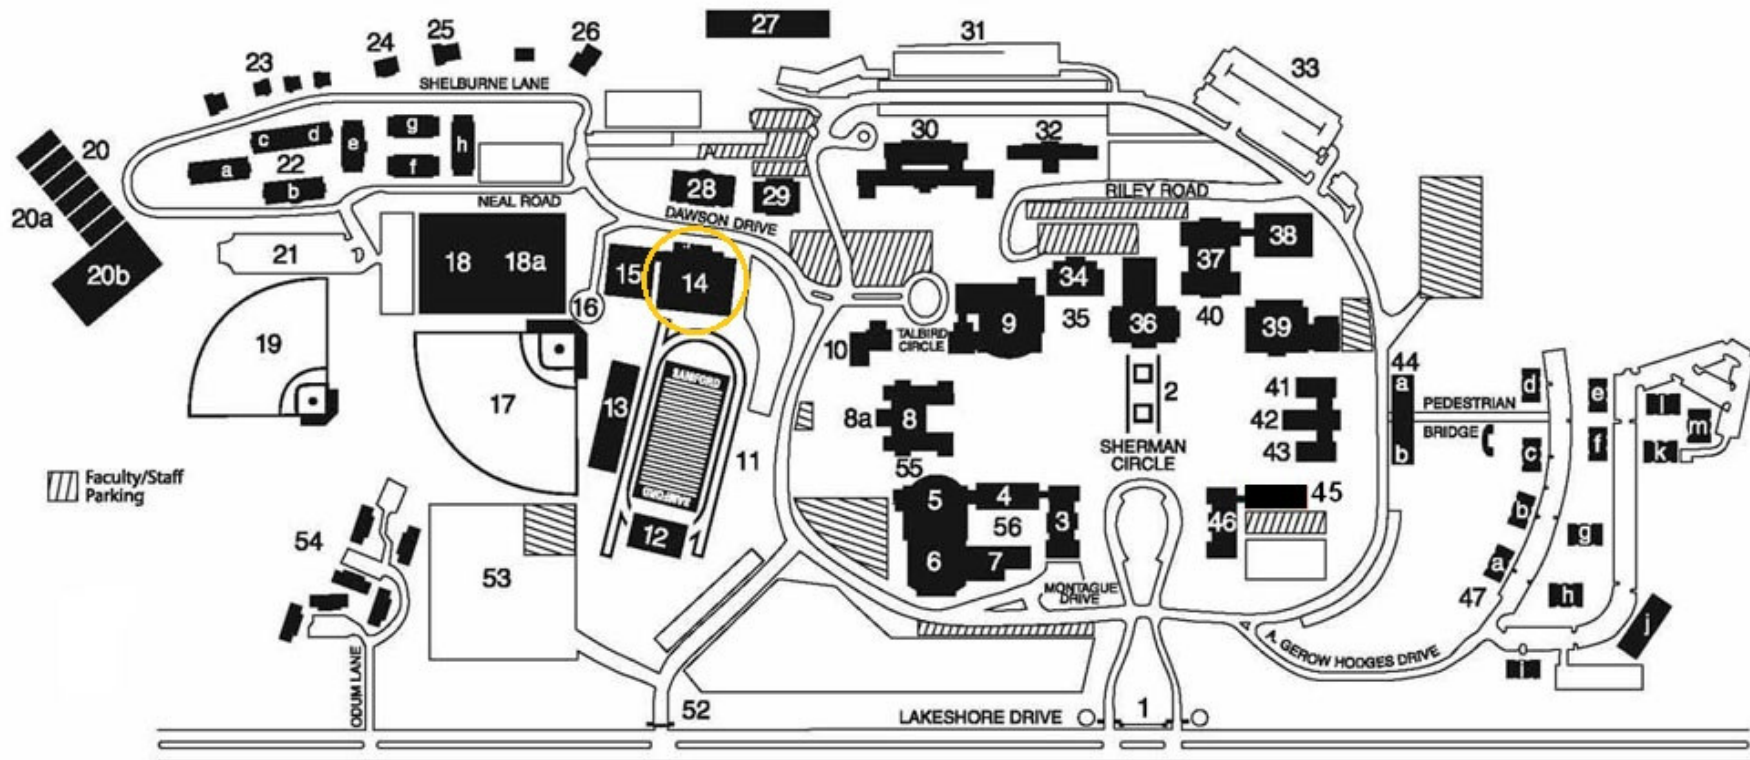

The Girls game @ Hope will be played at Seibert Gym on the campus of Samford University. A campus map is attached.

[Tabernacle Christian School 2649 Decatur Hwy Gardendale, AL 35071](#)

- |   |         |
|---|---------|
| 1. Head north on US-31/Decatur Hwy toward Brenda Cir  | 0.6 mi  |
| 2. Turn left onto Old U.S. 31 N   | 115 ft  |
| 3. Turn right to stay on Old U.S. 31 N  | 0.1 mi  |
| 4. Take the 1st right toward US-31/Decatur Hwy  | 108 ft  |
| 5. Take the 1st right onto US-31/Decatur Hwy  | 1.8 mi  |
| 6. Turn right onto Mt Olive Blvd  | 0.7 mi  |
| 7. Take the ramp onto I-65 S  | 11.5 mi |
| 8. Take exit 261A on the left to merge onto I-20 E/I-59 N toward Atlanta/Gadsden                | 1.2 mi  |
| 9. Take exit 126A for US 31 S/US 280 E  | 0.7 mi  |
| 10. Merge onto US-280 E/US-31/Elton B. Stephens Expy/Red Mountain Expy Continue to follow US-31 | 4.1 mi  |
| 11. Take the Alabama 149 N exit   | 489 ft  |
| 12. Merge onto Lakeshore Dr Destination will be on the right                                    | 0.8 mi  |

[800 Lakeshore Dr Birmingham, AL 35229](#)

51 50 49 48